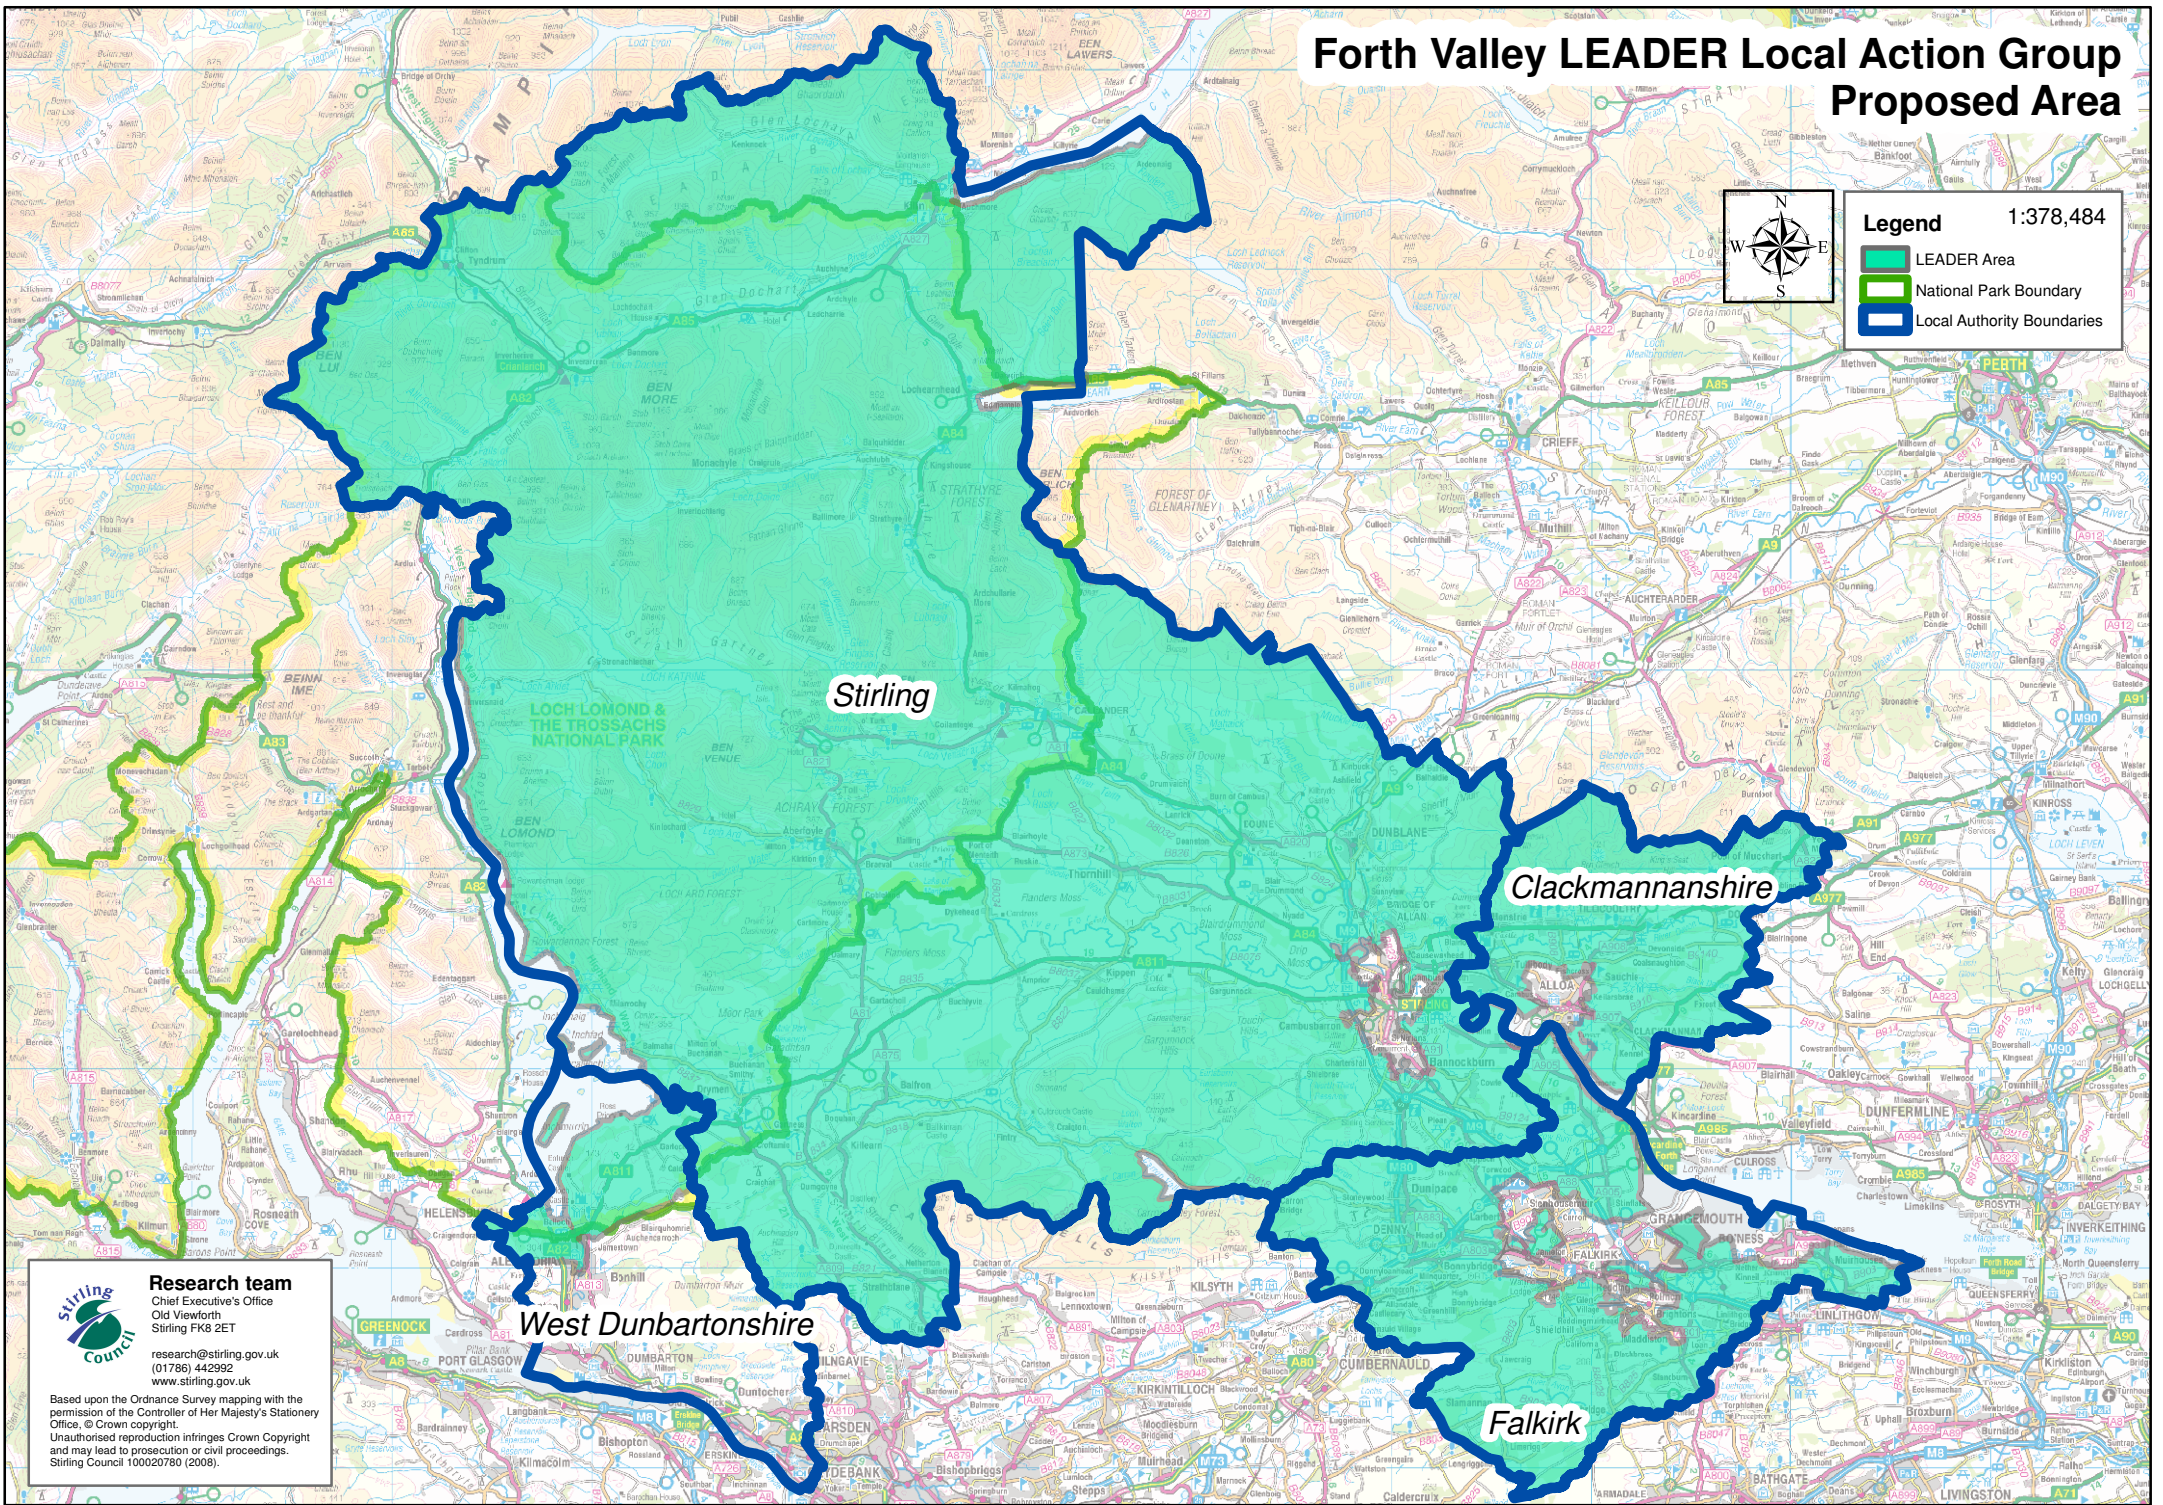

Forth Valley LEADER Local Action Group Proposed Area

Legend 1:378,484

- LEADER Area
- National Park Boundary
- Local Authority Boundaries

Stirling

Clackmannanshire

Falkirk

West Dunbartonshire

 **Research team**
 Chief Executive's Office
 Old Viewforth
 Stirling FK8 2ET